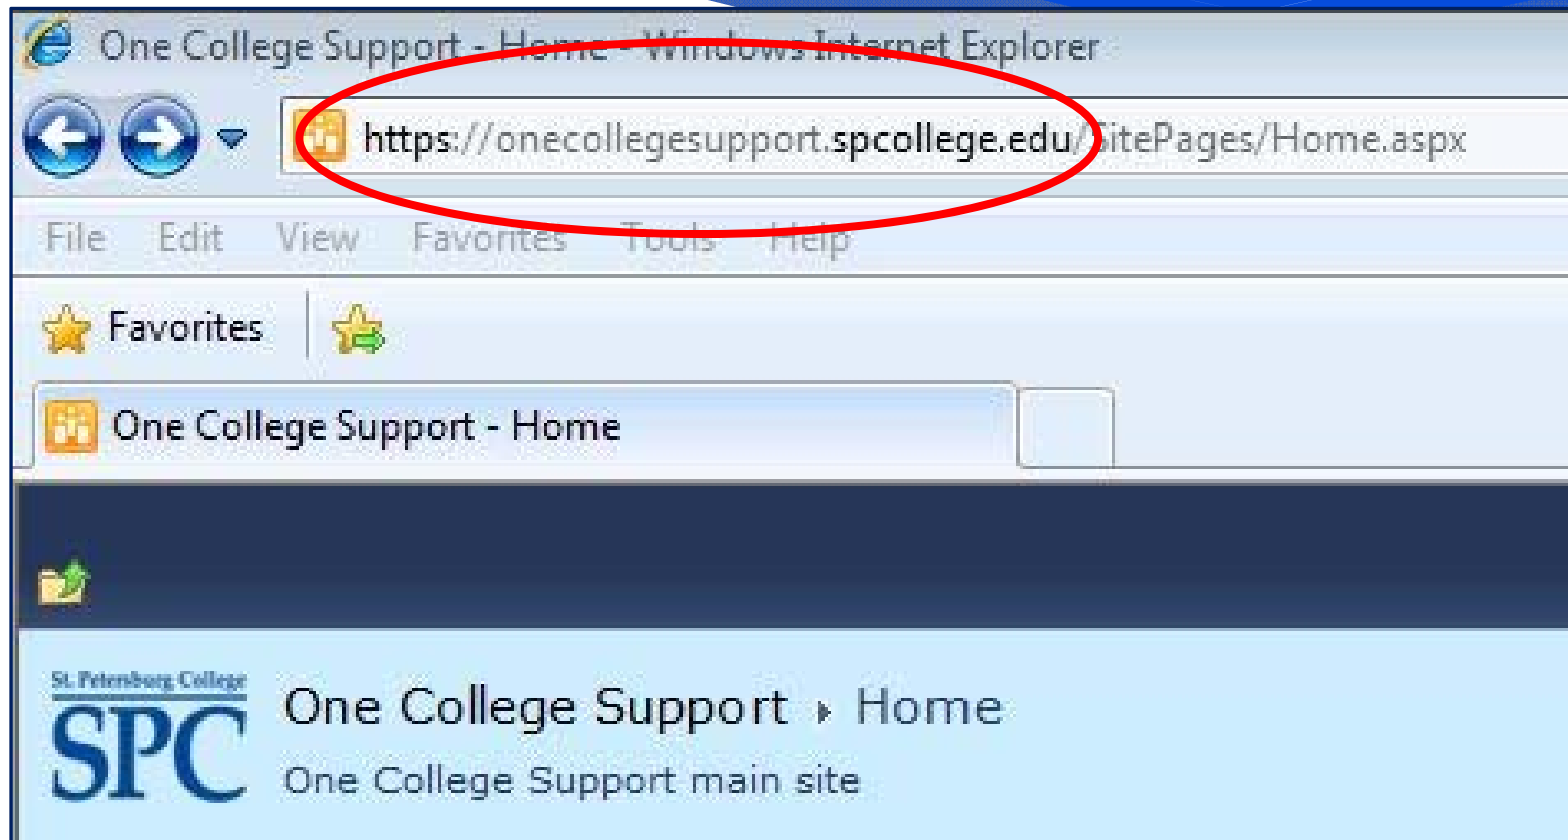

# Accessing the Student System Dashboard

---

St. Petersburg College  
Institutional Research and Effectiveness

**Spring 2012**

# Locate the One College Support site (SharePoint)

# Navigate to Strategic Initiatives and select Business Intelligence

The screenshot shows the St. Petersburg College website. The navigation menu includes: One College Support, College Administration, Committees & Groups, Executive Leadership, SPC Locations, Strategic Initiatives, The College Experience, and Training. The 'Strategic Initiatives' menu item is circled in red. A red arrow points from the top of the slide to this menu item. Another red arrow points from the 'Strategic Initiatives' menu item down to the text 'Business Intelligence'.