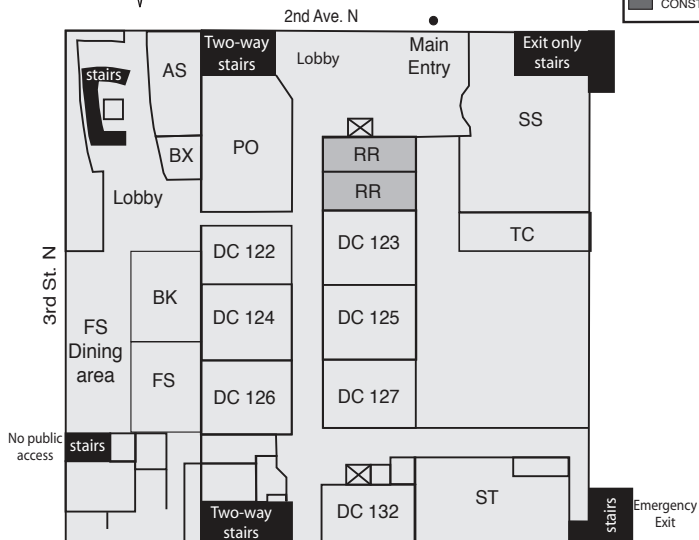

SPC Downtown

SPC Downtown
244 Second Ave. N
St. Petersburg

KEY

- RESTROOMS
- ♿ ACCESS TO DISABLED PARKING
- DISABLED ACCESSIBLE DOORS
- ELEVATOR
- STAIRS
- CONSTRUCTION

FIRST FLOOR

SECOND FLOOR

THIRD FLOOR

FOURTH FLOOR

SPC Downtown Room Codes

Classrooms

- DC 122-127 - Classrooms
- DC 224 - Classroom
- DC 226, 230 - Classrooms
- DC 251 - Classroom
- DC 253 - Classroom
- DC 257 - Interactive classroom
- DC 316-317 - Classrooms
- DC 459-462 - Classrooms

Numbered rooms

- DC 132 - GED Program
- DC 202 - Conference room
- DC 210 - Community room
- DC 223 - Student lounge
- DC 225 - Student Life & Leadership, Student Government, Outreach
- DC 240 - Science Prep
- DC 244 - Science Lab
- DC 248 - Staff offices

SPC Downtown parking map