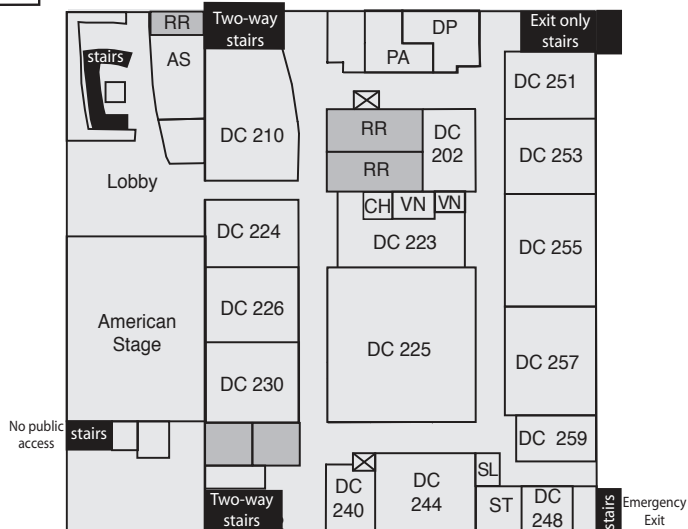

SPC Downtown

SPC Downtown
244 Second Ave. N
St. Petersburg

KEY

- RESTROOMS
- ♿ ACCESS TO DISABLED PARKING
- DISABLED ACCESSIBLE DOORS
- ELEVATOR
- STAIRS
- CONSTRUCTION

FIRST FLOOR

SECOND FLOOR

THIRD FLOOR

FOURTH FLOOR

SPC Downtown Room Codes

Classrooms

- DC 122-127 - Classrooms
- DC 224 - Classroom
- DC 226, 230 - Classrooms
- DC 251 - Classroom
- DC 253 - Classroom
- DC 257 - Interactive classroom
- DC 316-317 - Classrooms
- DC 459-462 - Classrooms

Numbered rooms

- DC 132 - GED Program
- DC 202 - Conference room
- DC 210 - Community room
- DC 223 - Student lounge
- DC 225 - Student Life & Leadership, Student Government, Outreach
- DC 240 - Science Prep
- DC 244 - Science Lab
- DC 248 - Staff offices

SPC Downtown parking map