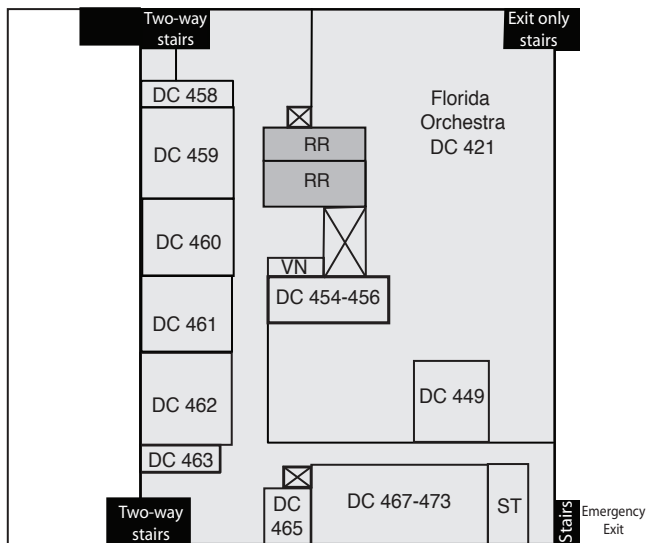

SPC Downtown

SPC Downtown
244 Second Ave. N
St. Petersburg

KEY

- RESTROOMS
- ♿ ACCESS TO DISABLED PARKING
- DISABLED ACCESSIBLE DOORS
- ELEVATOR
- STAIRS
- CONSTRUCTION

FIRST FLOOR

SECOND FLOOR

THIRD FLOOR

FOURTH FLOOR

SPC Downtown Room Codes

Classrooms

- DC 122-127 - Classrooms
- DC 224 - Classroom
- DC 226, 230 - Classrooms
- DC 251 - Classroom
- DC 253 - Classroom
- DC 257 - Interactive classroom
- DC 316-317 - Classrooms
- DC 459-462 - Classrooms

Numbered rooms

- DC 132 - GED Program
- DC 202 - Conference room
- DC 210 - Community room
- DC 223 - Student lounge
- DC 225 - Student Life & Leadership, Student Government, Outreach
- DC 240 - Science Prep
- DC 244 - Science Lab
- DC 248 - Staff offices

SPC Downtown parking map