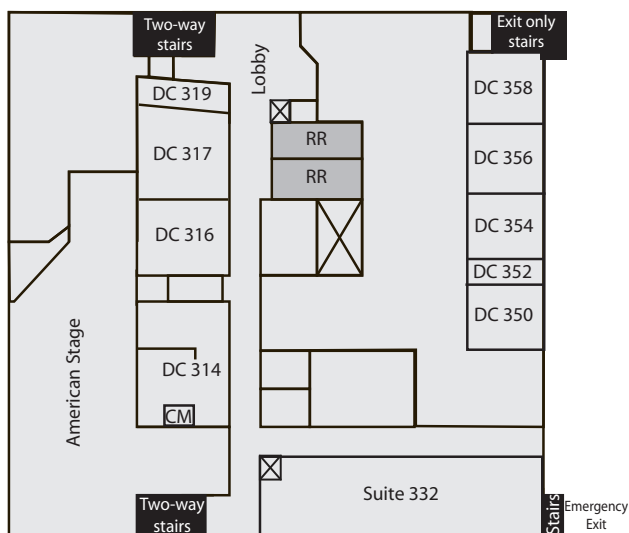

SPC Downtown

SPC Downtown
244 Second Ave. N
St. Petersburg

KEY

- RESTROOMS
- ♿ ACCESS TO DISABLED PARKING
- DISABLED ACCESSIBLE DOORS
- ELEVATOR
- STAIRS
- CONSTRUCTION

FIRST FLOOR

SECOND FLOOR

THIRD FLOOR

FOURTH FLOOR

SPC Downtown Room Codes

Classrooms

- DC 122-127 - Classrooms
- DC 224 - Classroom
- DC 226, 230 - Classrooms
- DC 251 - Classroom
- DC 253 - Classroom
- DC 257 - Interactive classroom
- DC 316-317 - Classrooms
- DC 459-462 - Classrooms

Numbered rooms

- DC 132 - GED Program
- DC 202 - Conference room
- DC 210 - Community room
- DC 223 - Student lounge
- DC 225 - Student Life & Leadership, Student Government, Outreach
- DC 240 - Science Prep
- DC 244 - Science Lab
- DC 248 - Staff offices

SPC Downtown parking map