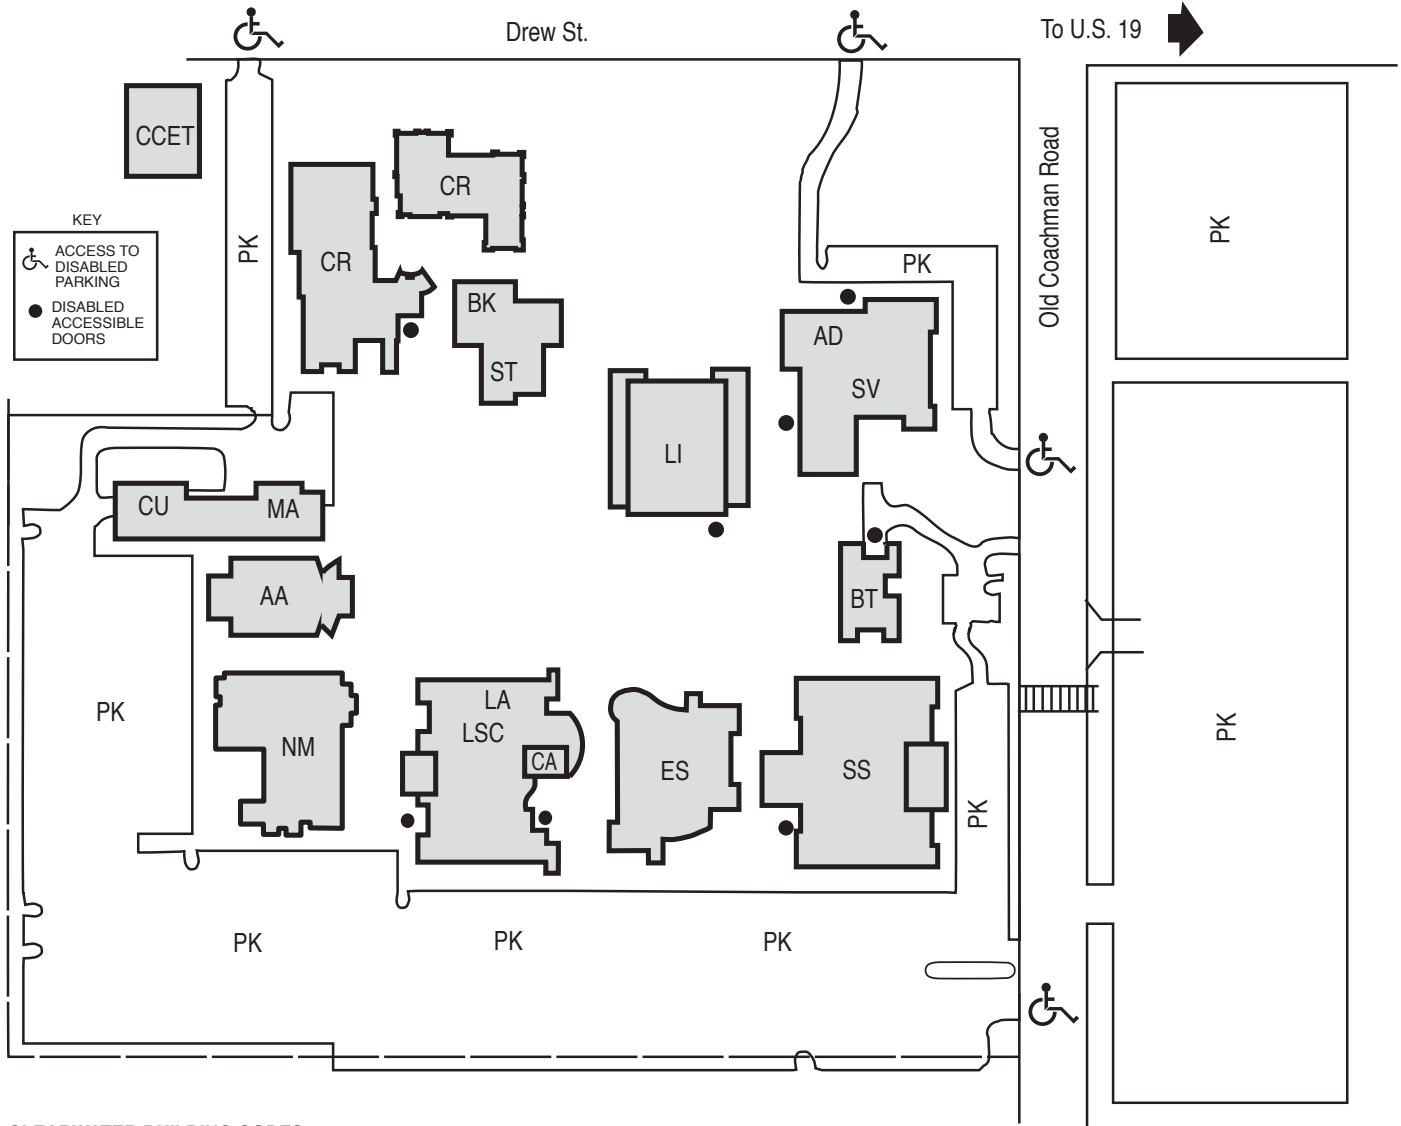

Clearwater Campus
 2465 Drew St.
 Clearwater

CLEARWATER BUILDING CODES

- | | |
|---|---|
| AA - Arts Auditorium | LI - Michael M. Bennett Library |
| AD - Administration | LSC - Learning Support Commons |
| BK - Bookstore | MA - Maintenance |
| BT - Business Technologies | NM - Natural Science, Math and College of Education |
| CA - Cafe/Food services | PK - Student parking |
| CCET - Collaborative Center for Emerging Technologies | SS - Social Sciences |
| CR - Crossroads | ST - Student Life and Leadership |
| CU - Central Utilities | SV - Student Services |
| ES - Ethics and Social Sciences | |
| LA - Language Arts | |