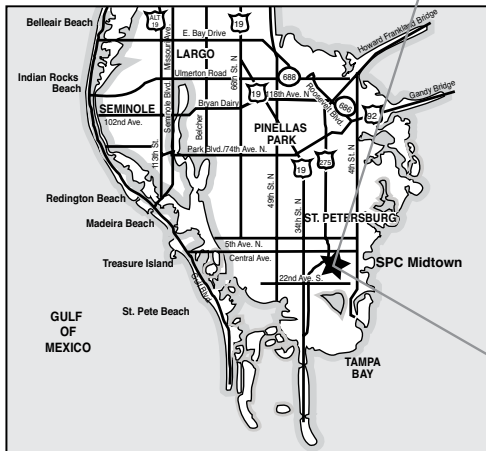

SPC Midtown

SPC Midtown
1048 22nd St. S
St. Petersburg

KEY

- ACCESS TO DISABLED PARKING
- DISABLED ACCESSIBLE DOORS
- RESTROOMS

22nd St. S

11th Ave. S

St. Petersburg College