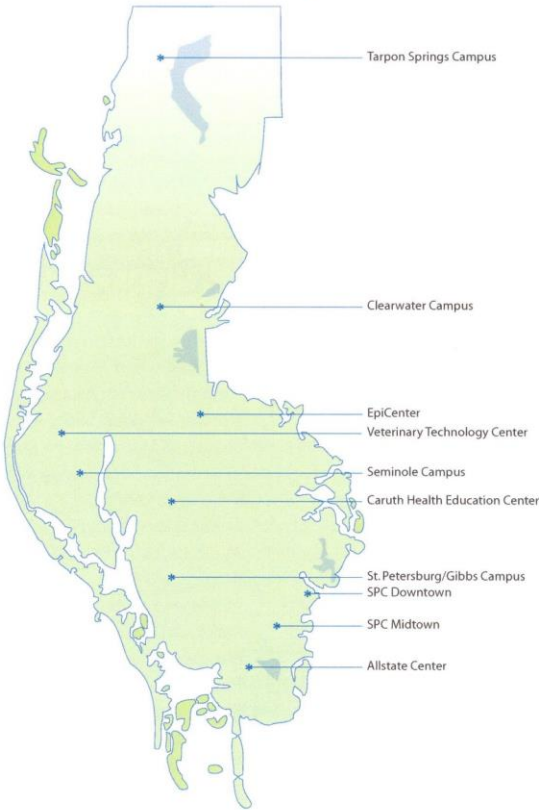

Conveniently located campuses

www.spcollege.edu/locations

www.spcollege.edu | 727-341-4772