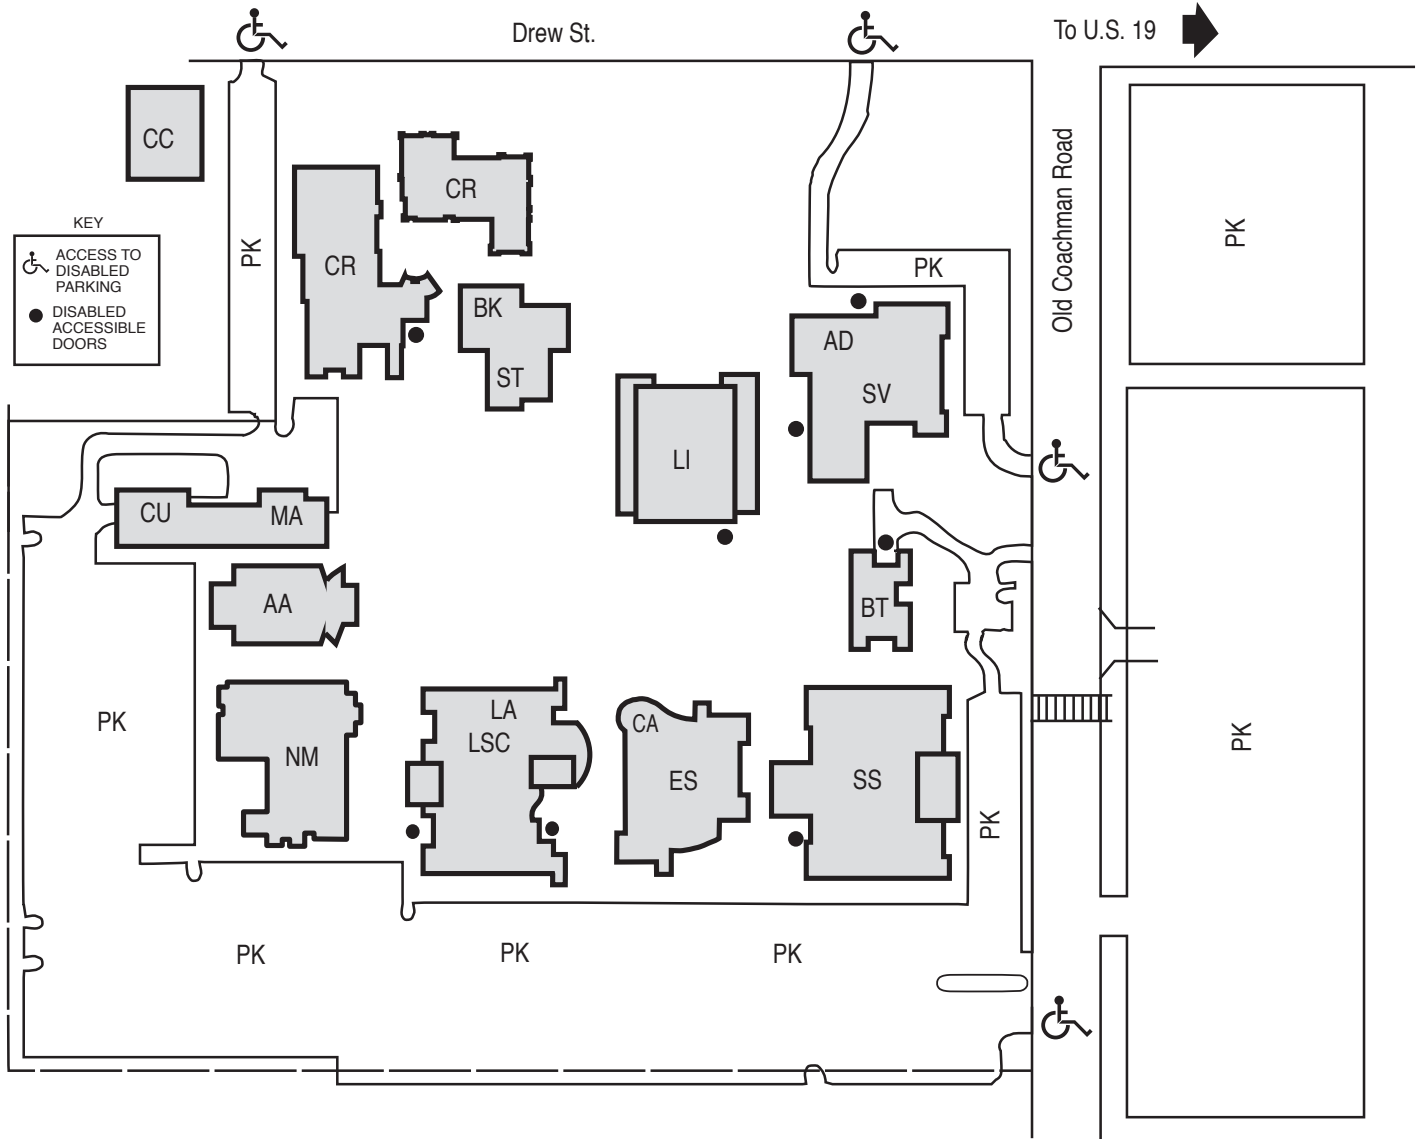

Clearwater Campus

Clearwater Campus
2465 Drew St.
Clearwater

CLEARWATER BUILDING CODES

- | | |
|---|---|
| AA - Arts Auditorium | LA - Language Arts |
| AD - Administration | LI - Michael M. Bennett Library |
| BK - Bookstore | LSC - Learning Support Commons |
| BT - Business Technologies | MA - Maintenance |
| CA - Cafe/Food services | NM - Natural Science, Math and College of Education |
| CC - Collaborative Center for Emerging Technologies | PK - Student parking |
| CR - Crossroads | SS - Social Sciences |
| CU - Central Utilities | ST - Student Life and Leadership |
| ES - Ethics and Social Sciences | SV - Student Services |